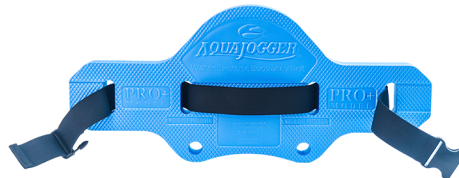

SIZING GUIDE

*All belts come standard with adjustable 48" black belt

Least Buoyant

Most Buoyant

FIT

ACTIVE

TRAVELER

CLASSIC

PRO

SHAPE

PRO+

SHAPE PRO