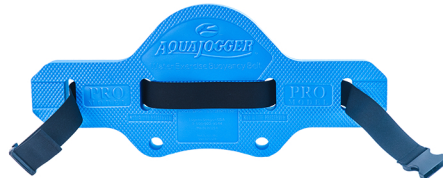

SIZING GUIDE

*All belts come standard with adjustable 48" black belt

Least Buoyant

Most Buoyant

FIT

ACTIVE

TRAVELER

CLASSIC

PRO

SHAPE

PRO+

SHAPE PRO